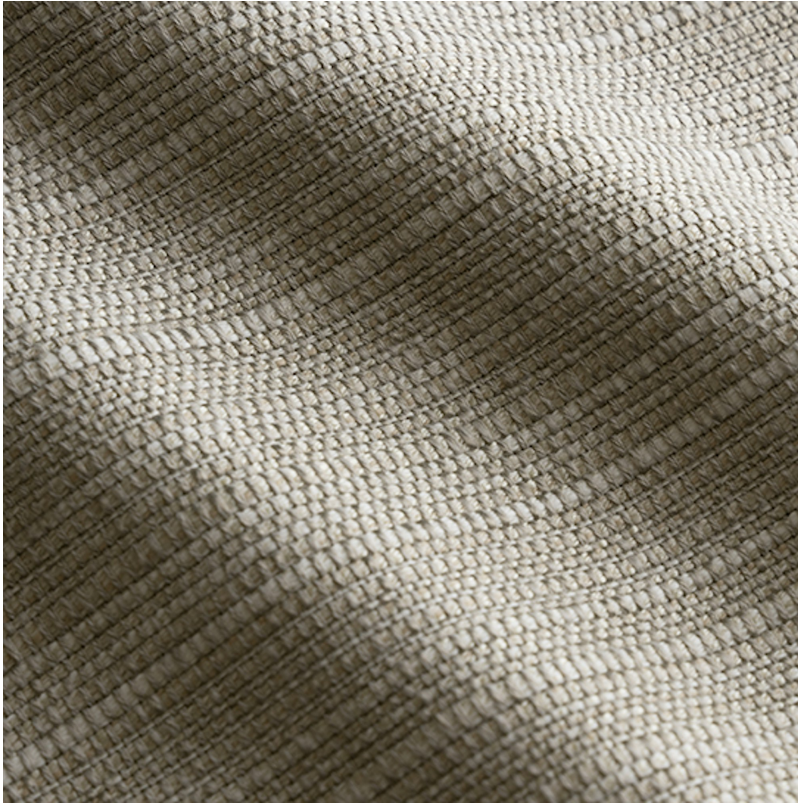

P E R E N N I A L S

Ash
Rock Wall
857-108

DETAILS & SPECS

Abrasion	12,000 Double Rubs
Brush Pill	Class 4
Width	54 in (137 cm)
Weight	17.4 Oz/sq yd (590 gm/sq m)
Designer	Rose Tarlow
Collection	2023 C Fall: Rose Tarlow
Color Family	Ash/Taupe
Color	Ash
Vertical Repeat	3.19 IN (8.1 CM)
Horizontal Repeat	N/A

DESCRIPTION

A chunky textural fabric with a linear linen-like appearance, Rock Wall is offered in both tonal and contrasting colorways. Backing Recommended

Perennials 100% solution-dyed acrylic fabrics and rugs are backed by a no-fade warranty valid for five years from the date of purchase. All additional Perennials products (including Hi 'n Dri) constructed of other solution-dyed fibers are guaranteed against fading for three years.