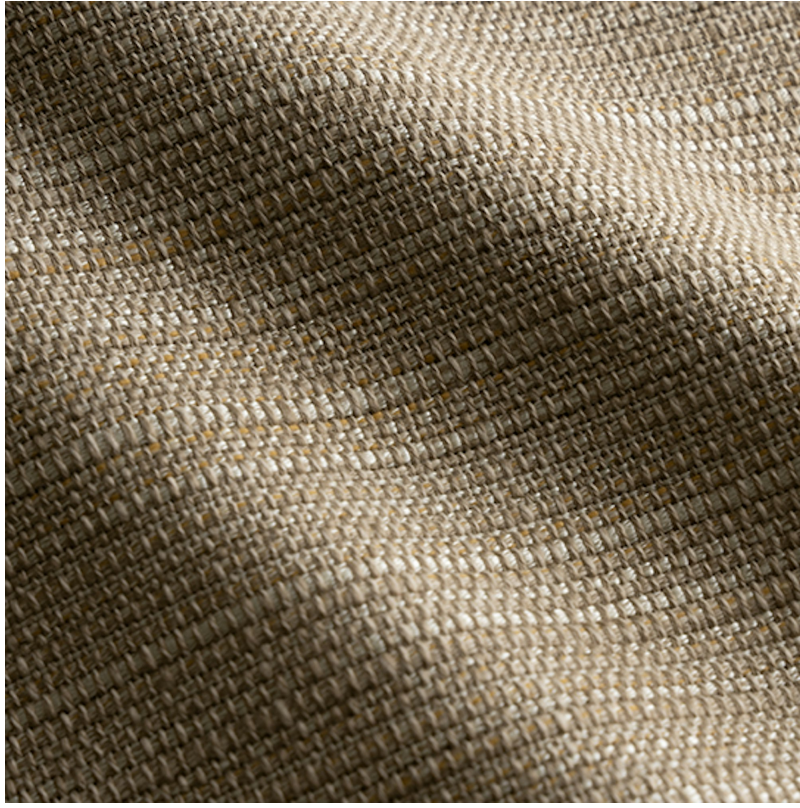

P E R E N N I A L S

Beeswax
Rock Wall
857-725

DETAILS & SPECS

Abrasion	12,000 Double Rubs
Brush Pill	Class 4
Width	54 in (137 cm)
Weight	17.4 Oz/sq yd (590 gm/sq m)
Designer	Rose Tarlow
Collection	2023 C Fall: Rose Tarlow
Color Family	Beige/Tan
Color	Beeswax
Vertical Repeat	3.19 IN (8.1 CM)
Horizontal Repeat	N/A

DESCRIPTION

A chunky textural fabric with a linear linen-like appearance, Rock Wall is offered in both tonal and contrasting colorways. Backing Recommended

Perennials 100% solution-dyed acrylic fabrics and rugs are backed by a no-fade warranty valid for five years from the date of purchase. All additional Perennials products (including Hi 'n Dri) constructed of other solution-dyed fibers are guaranteed against fading for three years.