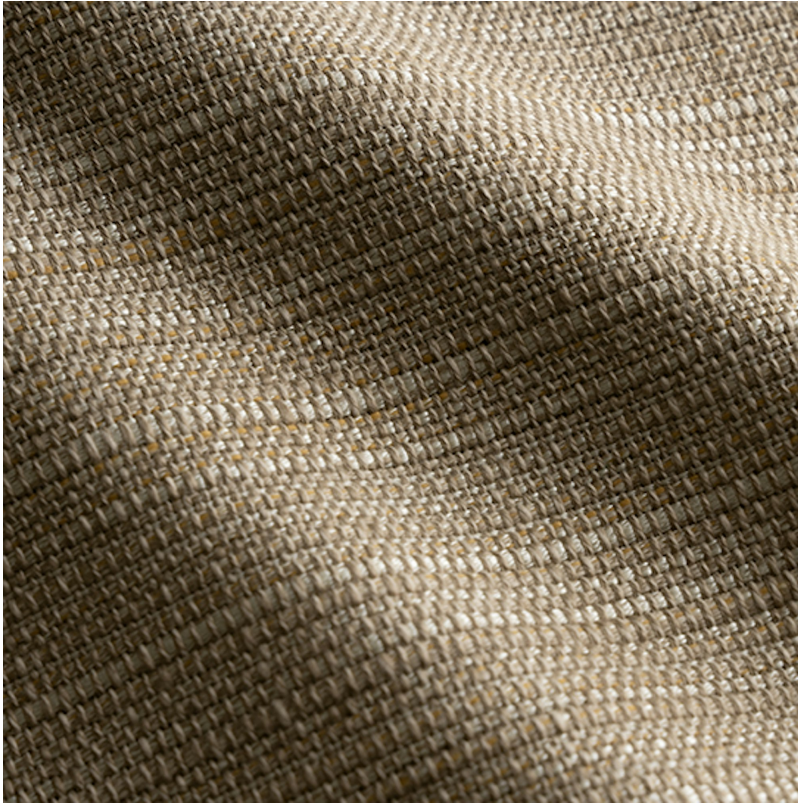

P E R E N N I A L S

Beeswax Rock Wall

857-725

DETAILS & SPECS

Abrasion	12,000 Double Rubs
Brush Pill	Class 4
UFAC/NFPA 260	PASS
Width	54 in (137 cm)
Weight	17.4 Oz/sq yd (590 gm/sq m)
Designer	Rose Tarlow
Collection	2023 C Fall: Rose Tarlow
Color Family	Beige/Tan
Color	Beeswax
Vertical Repeat	3.19 IN (8.1 CM)
Horizontal Repeat	N/A

DESCRIPTION

A chunky textural fabric with a linear linen-like appearance, Rock Wall is offered in both tonal and contrasting colorways. Backing Recommended

All Perennials 100% solution-dyed acrylic fabrics are backed by an industry-leading no-fade guarantee valid for three years from the date of purchase (with the exceptions of prints, which hold a one-year warranty and Cabana™, which holds a five year warranty).

Perennials' technically superior fabrics are fade resistant, mildew- and mold-resistant, bleach cleanable and easily maintained. Be confident when you select fabrics identified by the Perennials Fiber Mark that you will receive a product that lives up to our name: enduring, constant and fun.