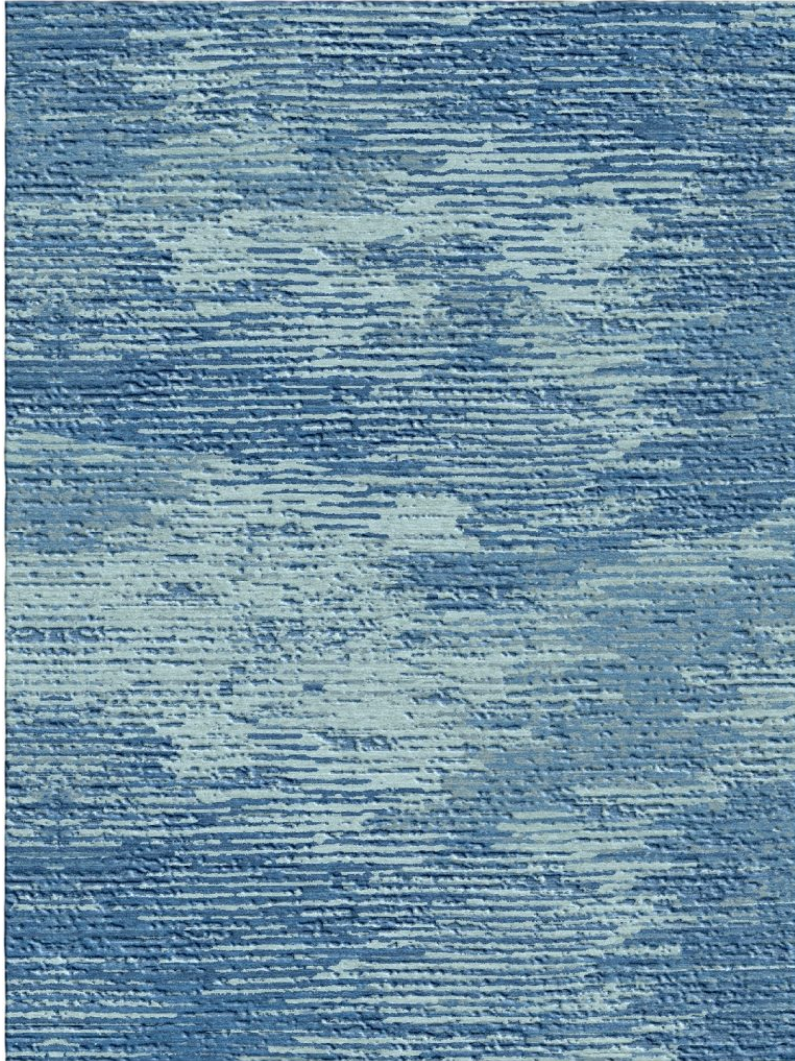

P E R E N N I A L S

Tide Pools Drop Stitch

DS409-06

DETAILS & SPECS

Designer	Studio
Construction	Dropstitch
Collection	2021 A Spring: Villa del Sol

DESCRIPTION

Unique hand-knotted rugs combine the texture of a flatwoven with soft pile for a subtle drop stitch pattern.