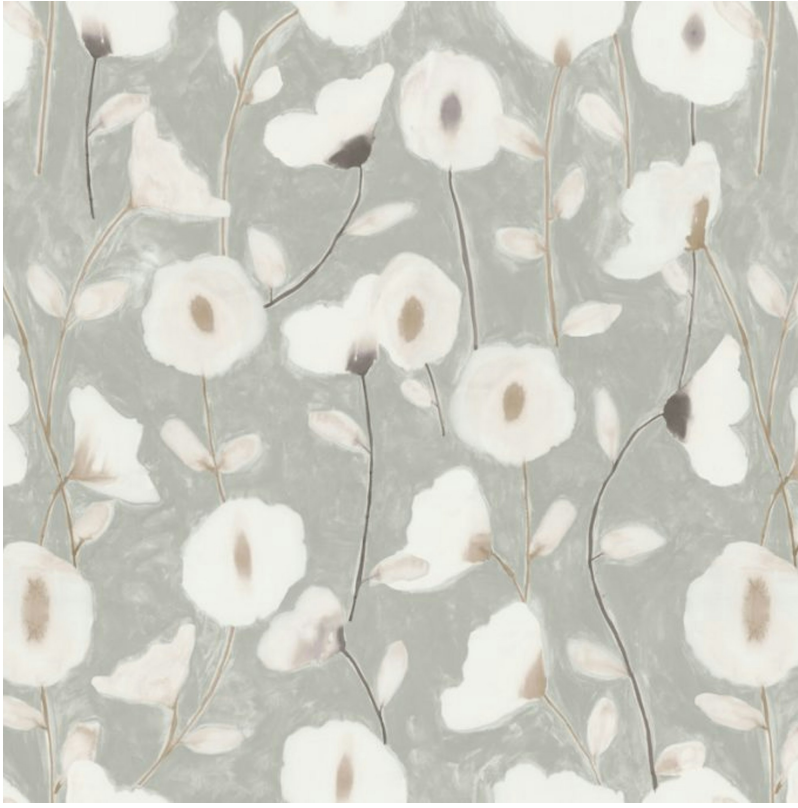

P E R E N N I A L S

Jasmine In Bloom

PP106-794

DETAILS & SPECS

Match	Straight
Material	Type II Vinyl
Backing	Non-Woven
Maintenance	Scrubable, Strippable
Fire Rating	Class A
Potential Lead Credit	No
Designer	Studio
Collection	2025 A Spring: Down to Earth
Color	Jasmine
Color Family	Grey
Vertical Repeat	30"

DESCRIPTION

In Bloom is our first floral wallpaper. Printed on vinyl it meets all Type II requirements and can be installed residentially or commercially. A soft watercolor technique brings the allusion of delicate and fresh blooms laid on a brush stroke blended background. Available in 5 beautiful colors: Dew, Jasmine, Parchment, Matcha, and Salt & Pepper.