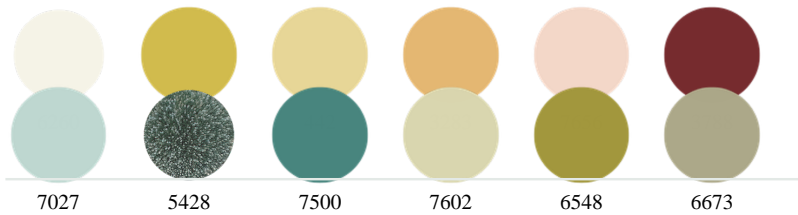

P E R E N N I A L S

Confetti Scusi Tufted

HT709-707

DETAILS & SPECS

Designer	Studio
Construction	Tufted
Colorway	Confetti

Pom Colors

DESCRIPTION

A celebration of color and form, this hand-tufted rug Scusi transforms the spontaneity of abstract art into a woven masterpiece. Its all-over design features varied shapes that feel like an artist's colorful pallet explored across a canvas—alive with movement, energy, and expression.