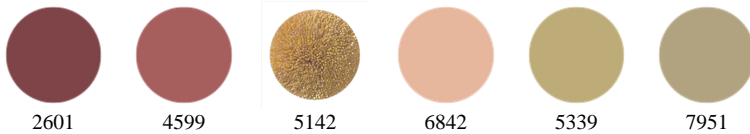

P E R E N N I A L S

Roma Flora Tibetan Knot

TK427-752

DETAILS & SPECS

Designer	Studio
Construction	Tibetan Knot
Colorway	Roma
Collection	2026 A Spring: La Dolce Vita

Pom Colors

DESCRIPTION

A celebration of nature's poetry, this Tibetan knot rug is hand-knotted with 80 knots per square inch, allowing its bold floral and leaf motif to bloom with remarkable depth and detail. The all-over design feels alive with movement, as if a lush garden has been woven into the essence of the floor.