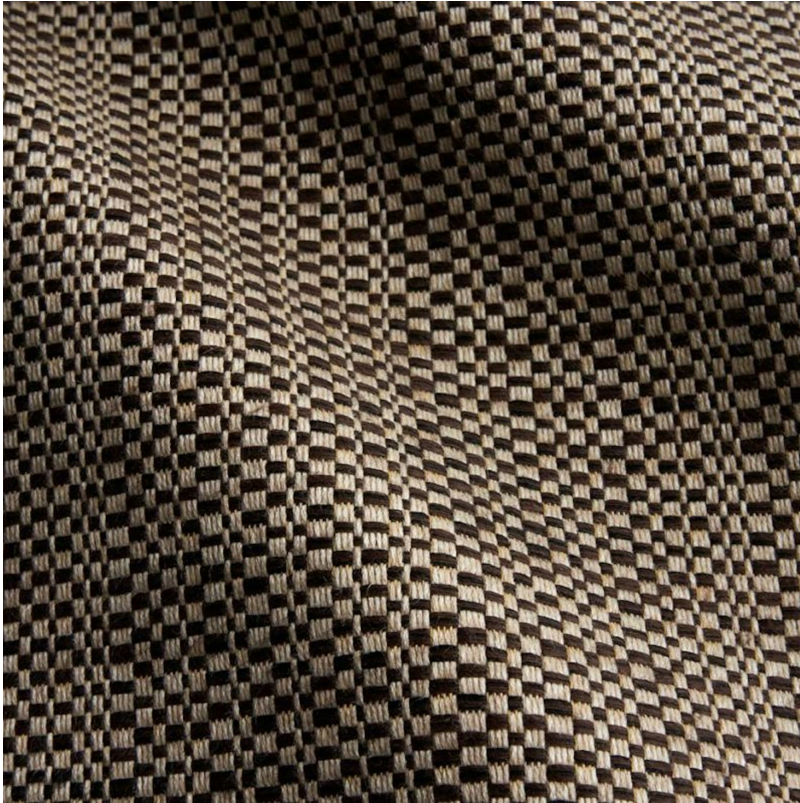

P E R E N N I A L S

Chocolate Raffia

210-11

DETAILS & SPECS

Abrasion	22,000 double rubs
Brush Pill	Class 3
Width	54 in (137 cm)
Weight	14.6 Oz/sq yd (496 gm/sq m)
Designer	Clodagh
Collection	2011 A Spring: Color Pops
Color Family	Brown
Color	Chocolate
Vertical Repeat	N/A
Horizontal Repeat	4.13 IN (10.5 CM)

DESCRIPTION

Raffia is a popular, natural-look fabric. Performance finish with acrylic backing.

Perennials 100% solution-dyed acrylic fabrics and rugs are backed by a no-fade warranty valid for five years from the date of purchase. All additional Perennials products (including Hi 'n Dri) constructed of other solution-dyed fibers are guaranteed against fading for three years.