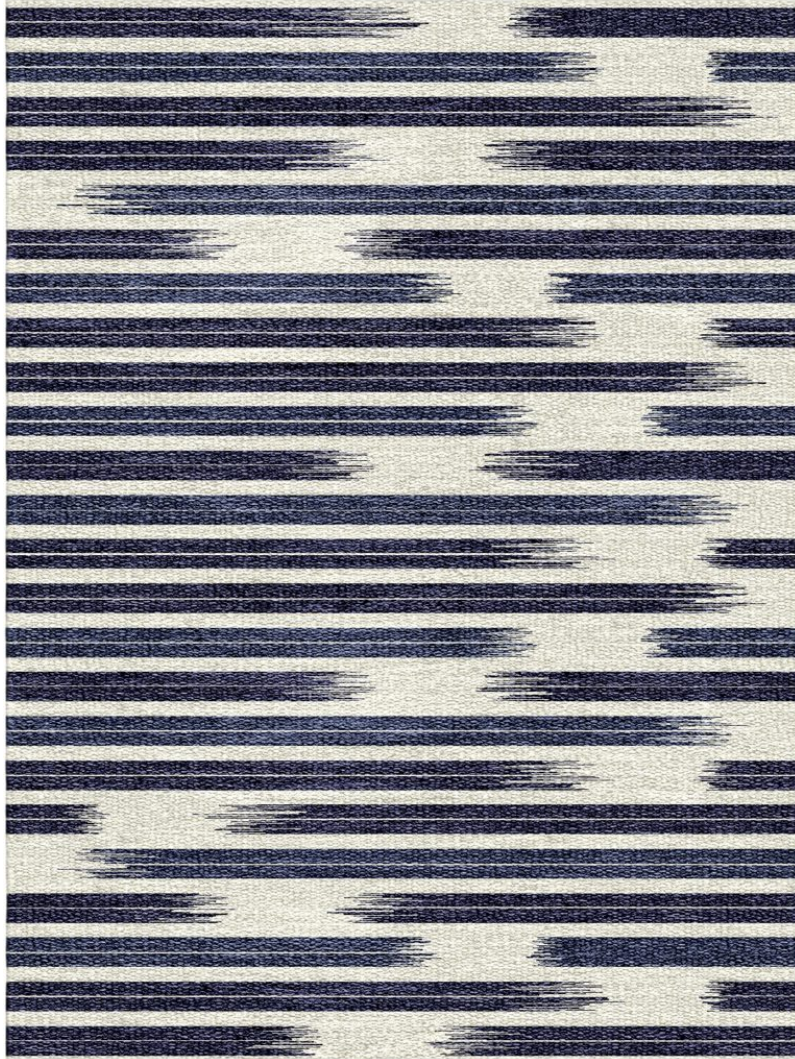

P E R E N N I A L S

Blue Jean
Lucky Streak Flatwoven
FW213-501

DETAILS & SPECS

Designer	Studio
Construction	Flatwoven
Colorway	Blue Jean
Collection	2013 B Fall

Pom Colors

2

62

95

DESCRIPTION

Perennials' Flatwoven artisanal rugs feature exceptional designs, subtle color blending and an unbelievably soft feel. They include binding on the horizontal edges and the selvages are left visible to show the craftsmanship of each handwoven rug. These rugs are ideal for use indoors or out.