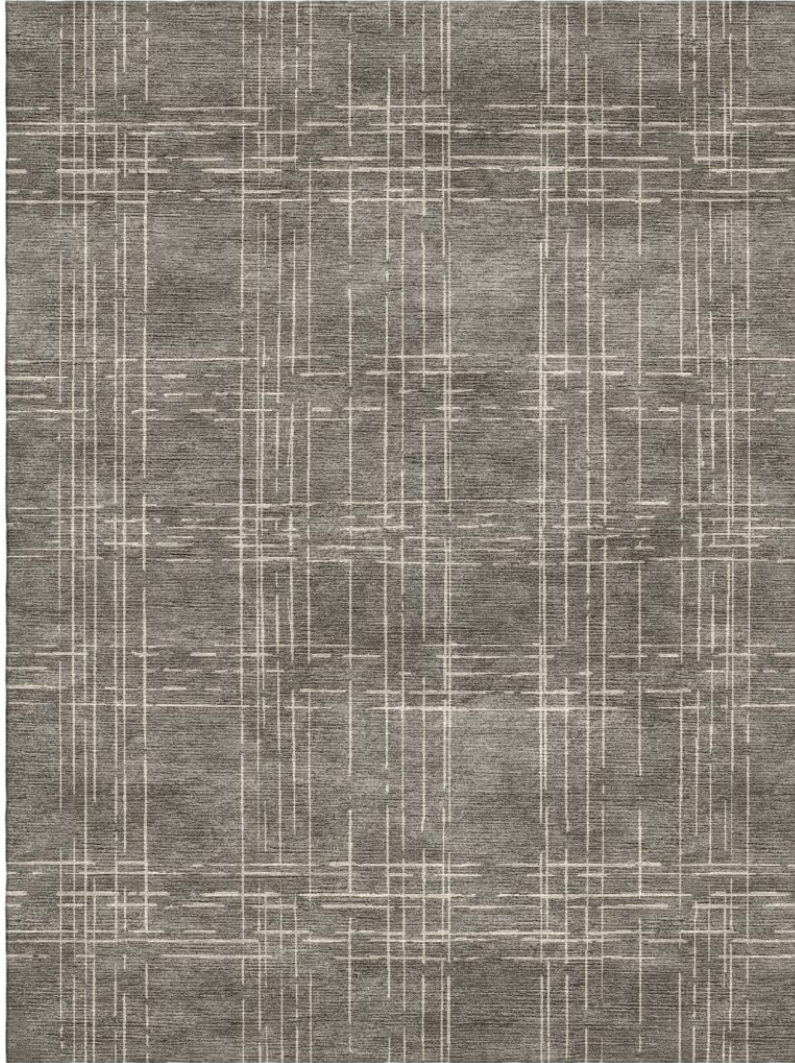

P E R E N N I A L S

GRAVEL PATH Drypoint Plaid Tibetan Knot

TK331-61

DETAILS & SPECS

| | |
|--------------|-----------------------------|
| Designer | Porter Teleo |
| Construction | Tibetan Knot |
| Colorway | GRAVEL PATH |
| Collection | 2016 A Spring: Porter Teleo |

Pom Colors

220

28

28

DESCRIPTION

Hand knotted, 80 knots per square inch.

Perennials 100% solution-dyed acrylic fabrics and rugs are backed by a no-fade warranty valid for five years from the date of purchase.